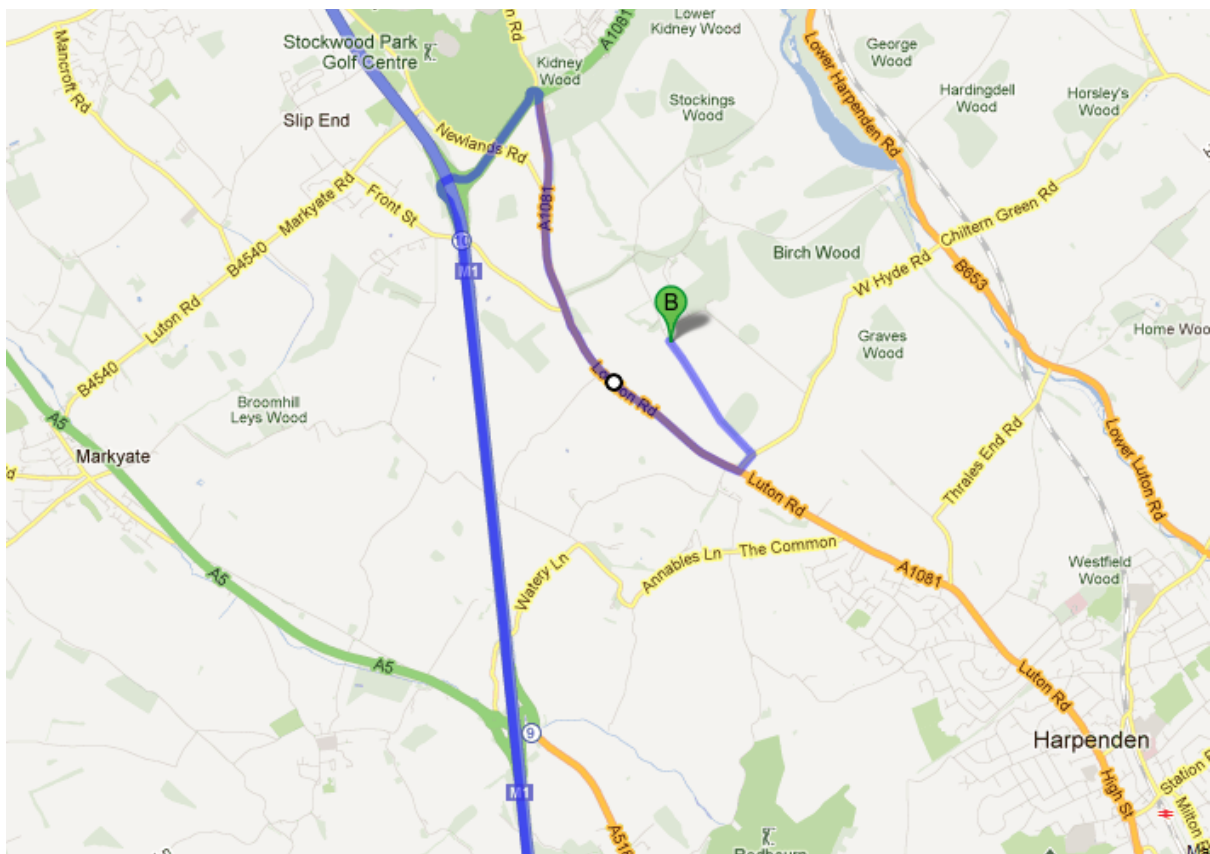

Directions to White Hot Vans, Home Farm, Luton Hoo Estate, Luton. LU1 3TD

From M1 leave at Junction 10 for Luton Airport.
Exit toward A1081 Luton Airport
At roundabout take 3rd exit for London Road A1081 towards Harpenden
Go past the entrance for Luton Hoo Hotel and Spa on left hand side
Turn left into West Hyde Road
After a short distance turn left onto the Estate through wrought iron gates.
The entrance will be signposted 'Luton Hoo Walled Conservatory' and 'Land Rover Experience'
Go along tree lined drive for one mile
Turn right towards Estate Office
Turn immediately left into courtyard
We are the first office on the right hand side. Number 1

Our address is

Home Farm
Luton Hoo Estate
Luton Hoo
Hertfordshire
LU1 3TD